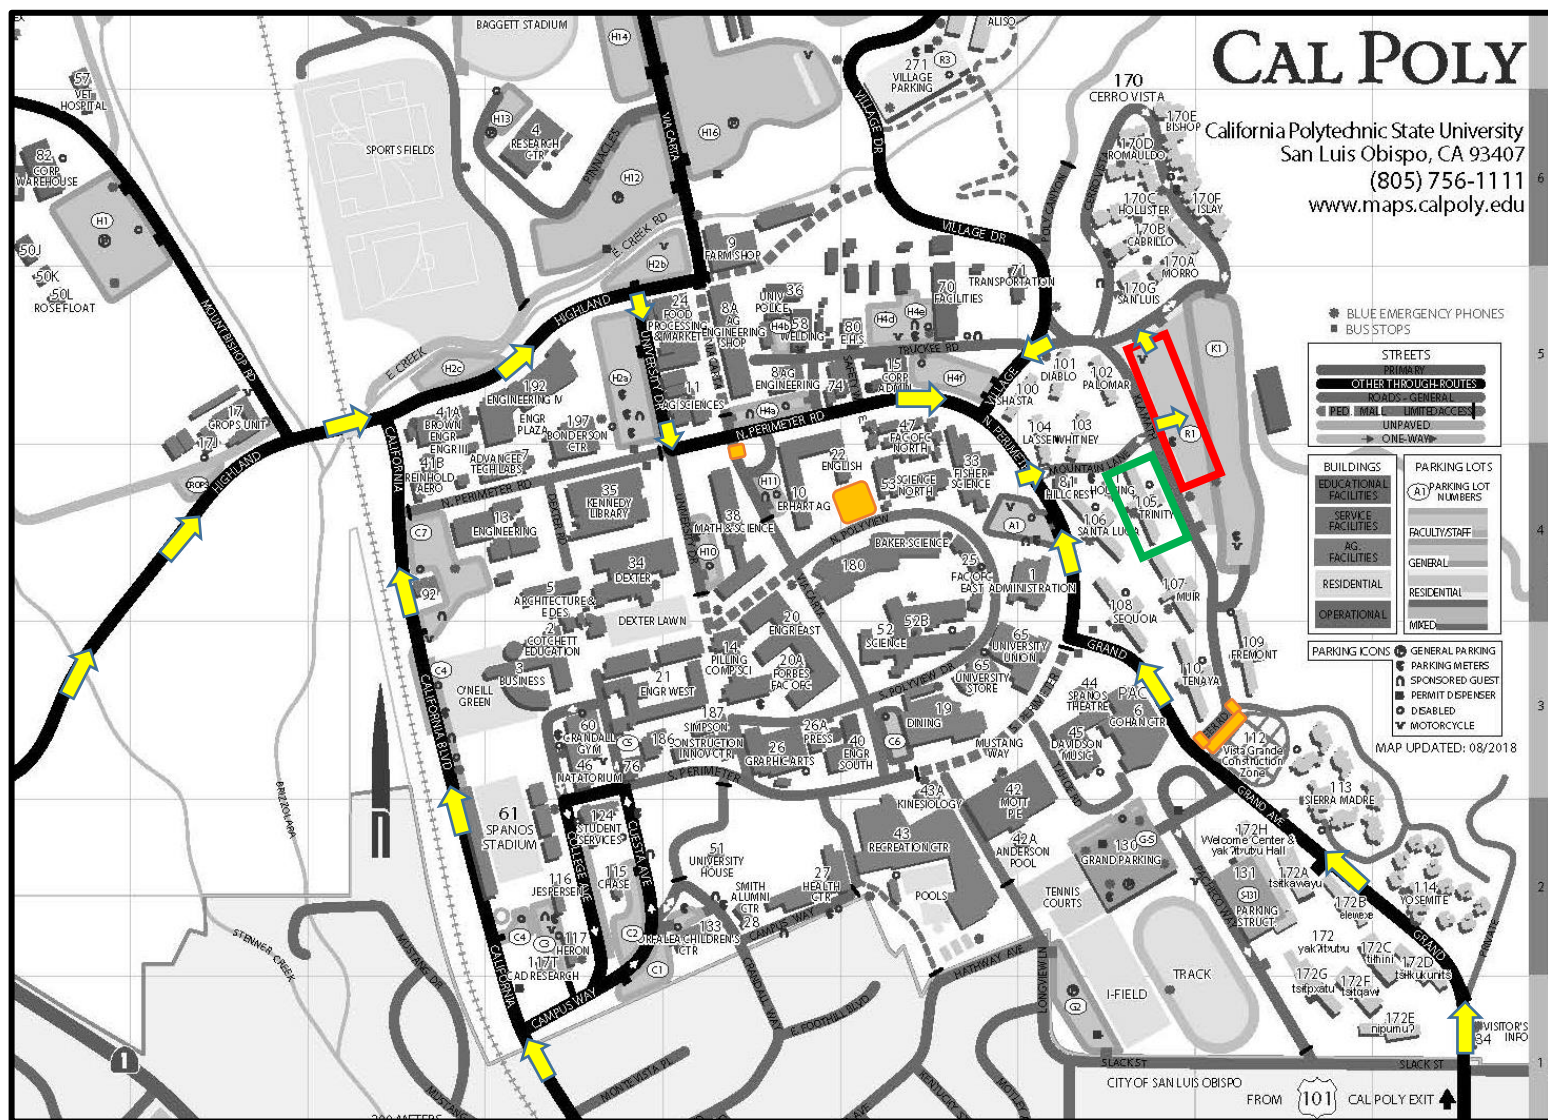

Cal Poly EPIC 2019

Check in and Check Out Directional Parking Map

-  **Driving Directions – From Grand Avenue and Highland Drive campus entrances**
-  **Check-In and Check-Out / Housing Location – Trinity Dorm building 105**
-  **Parking for Student Drop off – R-1 Lot. Parking Permit not required on Sundays.
 PARKING PERMIT REQUIRED ON FRIDAYS 7AM-5PM, PURCHASE AT PAY STATIONS TO AVOID A CITATION**
-  **Construction Location – Delays expected, please be prepared to slow or stop**